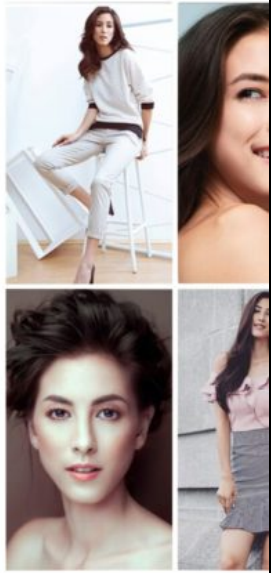

EN

HIPO SHO HAIR EYES
35 7.5 Brown Brown

+632 840 2974 2nd Fl
www.imagency.ph Chino R
@imagencymanila

Jen

EN

HIPO SHO HAIR EYES
35 7.5 Brown Brown

+632 840 2974 2nd Fl
www.imagency.ph Chino R
@imagencymanila