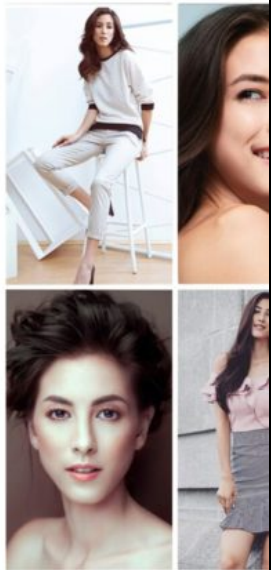

EN

HIPO SHO HAIR EYES
35 7.5 Brown Brown

+632 840 2974 2nd Fl
www.imagency.ph Chino R
@imagencymanila

Jen

EN

HIPO SHO HAIR EYES
35 7.5 Brown Brown

+632 840 2974 2nd Fl
www.imagency.ph Chino R
@imagencymanila